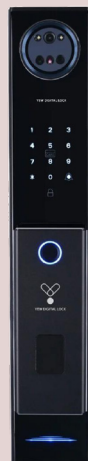

Specifications

Weight: 2.5kg

Dimensions: 73mm x 189.4mm x 32.5mm

Elite U-2 Gate Bundle

Elite V3 Bundle

- Fingerprint Scanner
- Personalized PIN Code
- RFID Card Access
- Manual Key
- Wi-Fi App Integration
- Facial Recognition
- Built-In Viewer

\$849

Elite V5 Bundle

- Advanced Fingerprint Sensor
- Personalized PIN Code
- RFID Card Access
- Emergency Manual Key
- Wi-Fi Connectivity
- Facial Recognition
- Palm Recognition
- Built-In Viewer

\$949

Elite V8 Bundle

- Fingerprint
- PIN, Card
- Manual Key for Emergency
- Wifi App Feature Facial Recognition
- Palm Recognition
- Built – In Viewer

Two-Way Synchronised

\$999

Yew X1 Bundle

- Fingerprint
- PIN
- Card
- Manual Key for Emergency
- Facial Recognition
- Built-In Viewer
- Live Viewing Feature
- Dual Sync and Tuya Apps
- Rechargeable Battery (Last About 6-8 Months)