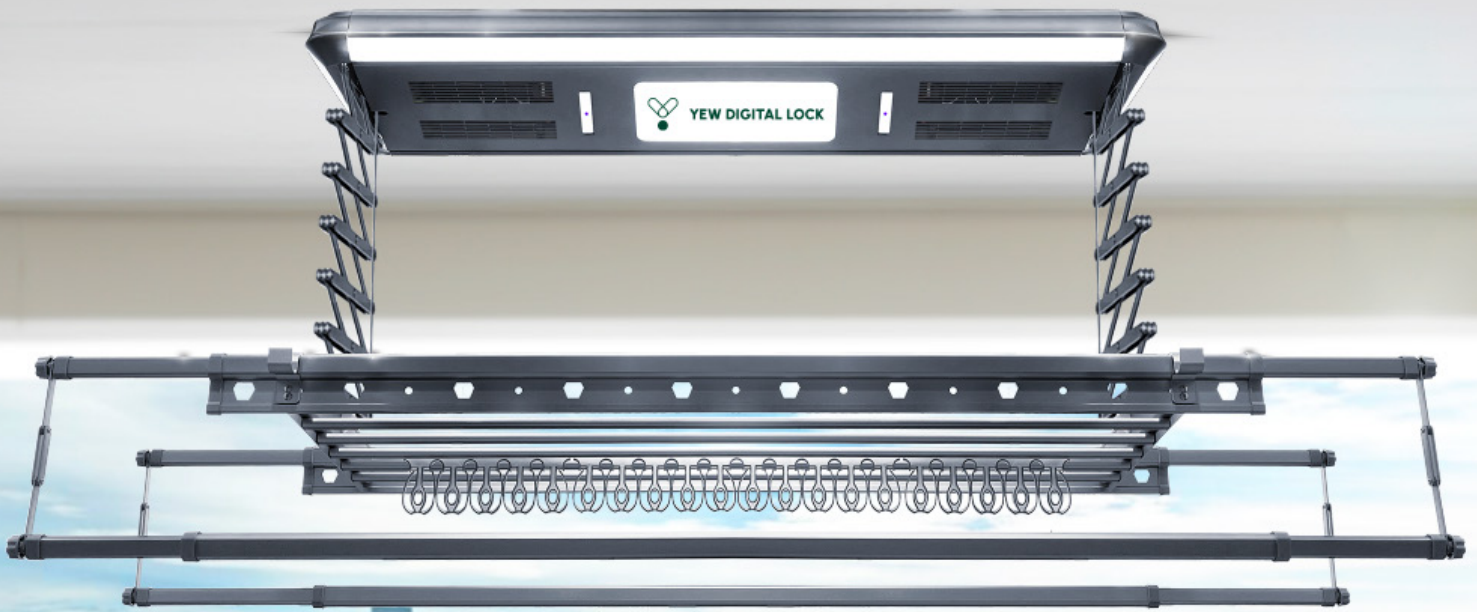

Yew Niq Smart Laundry System

$749

Features

- Dual Heater: The dual heater aids in drying clothes more efficiently
- 4 Blower: Utilises a stronger 4 fan blower system for efficient drying, optimising airflow to expedite the drying process effectively.
- 3 LED light: Enjoy the convenience of a built-in LED light with a power output of 24w, providing illumination for various tasks
- Wireless Remote Control: manage the systems from a distance without physical contact, using a wireless remote
- Load Bearing Capacity: Capable of bearing loads of up to 45kg, ensuring stability and durability for different applications
- Ionizer: Help purify the air by removing pollutants, allergens, and odours, contributing to a healthier environment
- Tuya App: Smart setting or control through Tuya App
- Voice Control

Benefits

- Spending time on things that matter
- Maximising space in your home
- Smart and premium features at an unmatched price.

Specifications

Length – 120cm (Max)
Width – 33 cm
Height – 8 cm

5 Years Warranty
(1st Year Onsite, 5 Years Parts, 7 Years Motor*)

Smart Laundry Rack