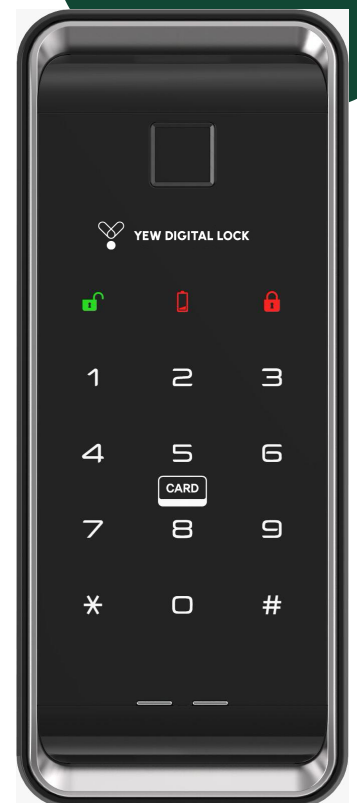

\$849

Elite V5 Bundle

- Advanced Fingerprint Sensor
- Personalized PIN Code
- RFID Card Access
- Emergency Manual Key
- Wi-Fi Connectivity
- Facial Recognition
- Palm Recognition
- Built-In Viewer

\$949

Elite V8 Bundle

- Fingerprint
- PIN, Card
- Manual Key for Emergency
- Wifi App Feature Facial Recognition
- Palm Recognition
- Built – In Viewer

Two-Way Synchronised

\$999

Yew X1 Bundle

- Fingerprint
- PIN
- Card
- Manual Key for Emergency
- Facial Recognition
- Built-In Viewer
- Live Viewing Feature
- Dual Sync and Tuya Apps
- Rechargeable Battery (Last About 6-8 Months)

Two-Way Synchronised

\$1,199

Enjoy greater savings when you get a **Elite U-2 Gate + Elite Door Lock Bundle**

Yew Series

Digital Gate Lock

Yew KX9 Door Lock & Yew Gate Lite Bundle

All 100% made in Korea

Two-Way
Synchronised

Features

- Fingerprint Recognition
- Synchronised Feature
- Rfid Card Access
- Pin Code Entry

\$799

**Yew Gate Lite
price upon request**

Solity Series

Made in
Korea

-6000BAK

New Era Open
Close Your
Smart Lock With
Face Recognition